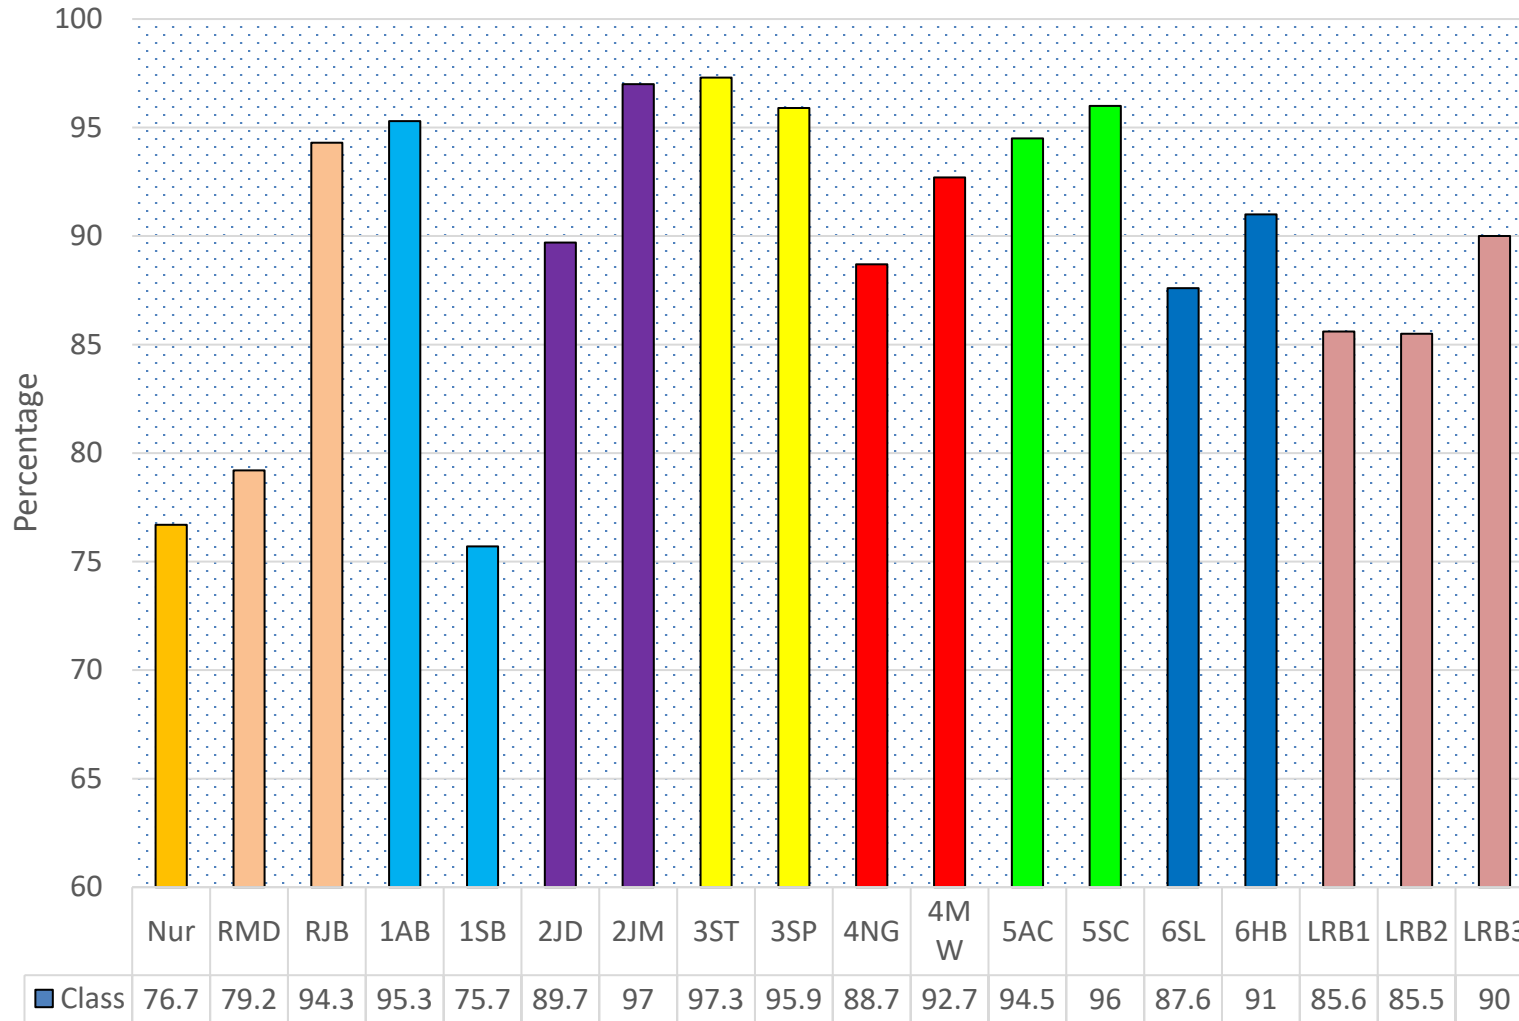

Attendance at Rogerstone

Last Week..

Well done to 3ST last week with 97.3% attendance!