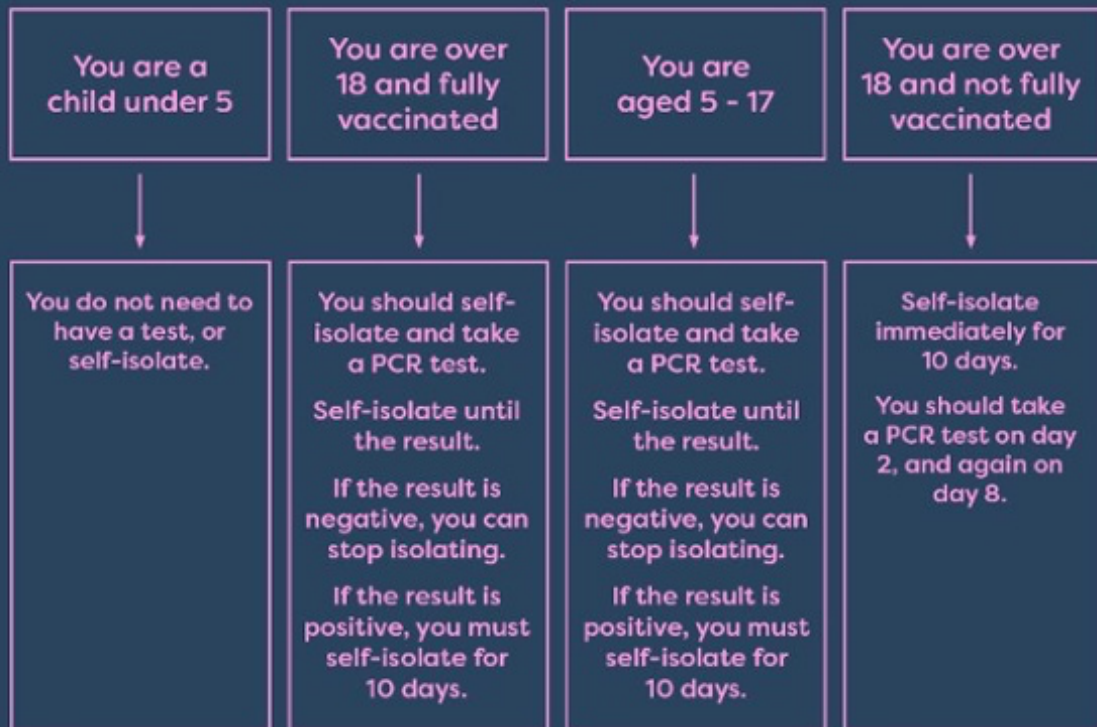

**Steve Rayer
Headteacher**

Someone in your household has COVID symptoms or has tested positive for COVID

#KeepWalesSafe

**GIG
CYMRU
NHS
WALES**

**Profi
Olrhain
Diogelu**

**Test
Trace
Protect**

**Llywodraeth Cymru
Welsh Government**